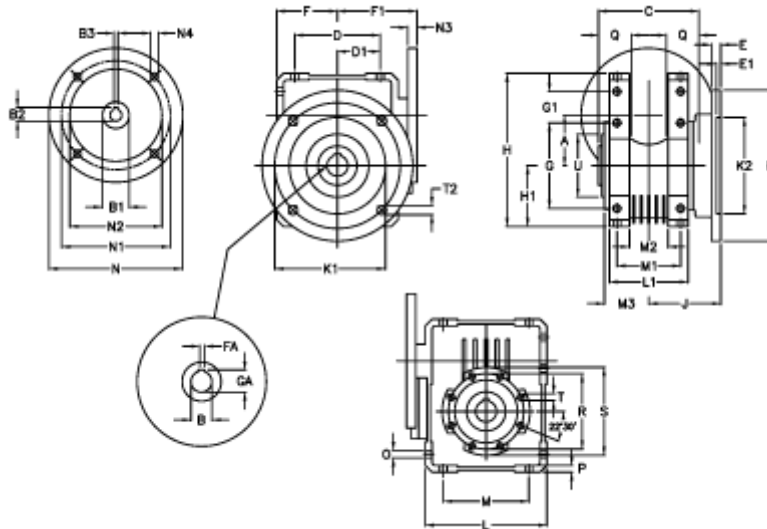

Article number: 392206306453036

Description: Worm Gear with Torque Limiter
W63 L2-UFC-64-P80B5

Measures

A = 62.17	E = 11	H = 182.5	M = 102	N4 = 11,5	U = 75
B = 25	E1 = 5	H1 = 72.5	M1 = 76	O = 9.0	
B1 E7 = 19	F = 73	J = 86.0	M2 = 46	P = 8	
B2 = 21.8	F1 = 102	K = 180	M3 = 53.0	Q = 35	
B3 H9 = 6	FA = 8	K1 = 150	N = 200	R = 90	
C = 120	G = 102	K2 = 115	N1 = 165	S = 105	
D = 102.0	G1 = 37.5	L = 145	N2 = 130	T = M8x14	
D1 = 51.0	GA = 28.3	L1 = 94	N3 = 12.0	T2 = 11.0	